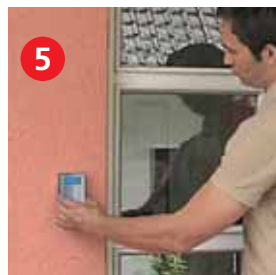

3 Adjust to the door thickness by integrated detent system.

4 Fix the exterior knob by using the enclosed hex key.