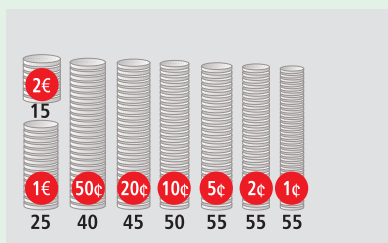

**BURG
WÄCHTER**

EURO cash boxes and inserts

Business counting tray cash boxes

Complete with EURO tray for notes and coins. The tray for coins can be put up into the open lid. With separate compartment for coin rolls.

The tray can be taken out of the box. A foam material padding protects the coins during the transport.

Artikel	Colours	EAN	W x D x H	
		40 03482...	mm	
ZK 7250 EURO	silver	24640 5	255 x 200 x 102	65L
ZK 7300 EURO	silver	24650 4	330 x 235 x 119	65L

Office counting tray cash boxes

Inexpensive EURO counting cash box on the basis of the Office series.

Complete with EURO tray for notes and coins. Due to the flat construction this cash box fits perfectly into drawers. The tray for coins can be put up into the open lid. The tray can be taken out of the box.

Artikel	Colours	EAN	W x D x H	
		40 03482...	mm	
ZK 2257 EURO	white	28730 9	255 x 200 x 75	65L
ZK 2307 EURO	white	28740 8	330 x 235 x 75	65L

EURO counting trays

Cash box and drawer trays for notes and coins.

Art.-No.	EAN	W x D x H
	40 03482...	mm
ZE 250 EURO	24660 3	253 x 194 x 65
ZE 300 EURO	24670 2	326 x 228 x 65

ZE 250 EURO: for cash boxes series Business 7250 and Office 2257
ZE 300 EURO: for cash boxes series Business 7300 and Office 2307

EURO coin trays

Drawer trays for coins only.

Art.-No.	EAN	W x D x H
	40 03482...	mm
ZE 251 EURO	24680 1	249 x 146 x 50
ZE 301 EURO	24690 0	326 x 167 x 50

Division in coins:

ZK 7250 EURO
ZK 2257 EURO
ZE 250/251 EURO

Pieces

Division in notes:

ZK 7250 EURO
ZK 2257 EURO
ZE 250 EURO

Division in coins:

ZK 7300 EURO
ZK 2307 EURO
ZE 300/301 EURO

Pieces

Division in notes:

ZK 7300 EURO
ZK 2307 EURO
ZE 300 EURO